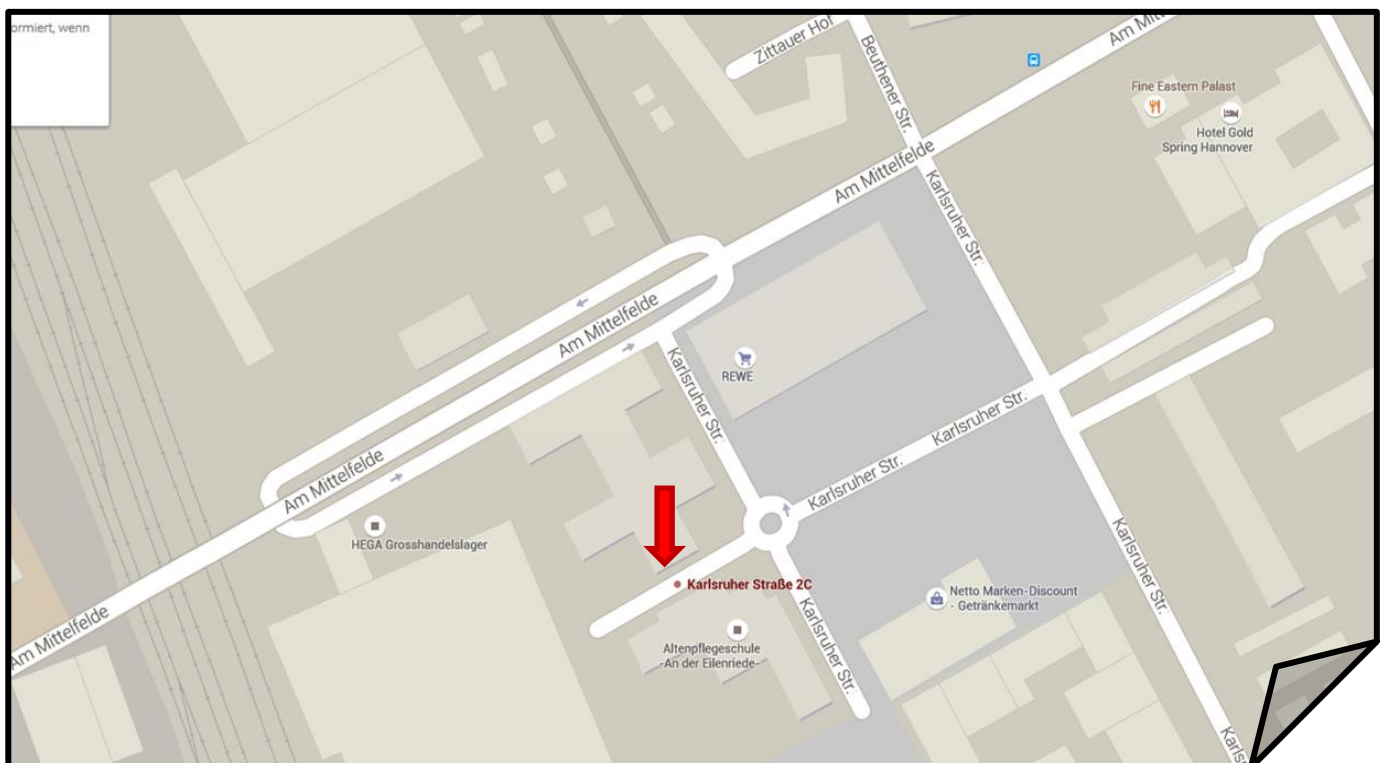

„Official forms - what to do?“

We give assistance on
filling in forms!

**At „Treffpunkt der Kulturen“
on Wednesdays from 9 to 12 a.m.**

(Starts on 3rd February 2016)

„Treffpunkt der Kulturen“

Karlsruher Straße 2c